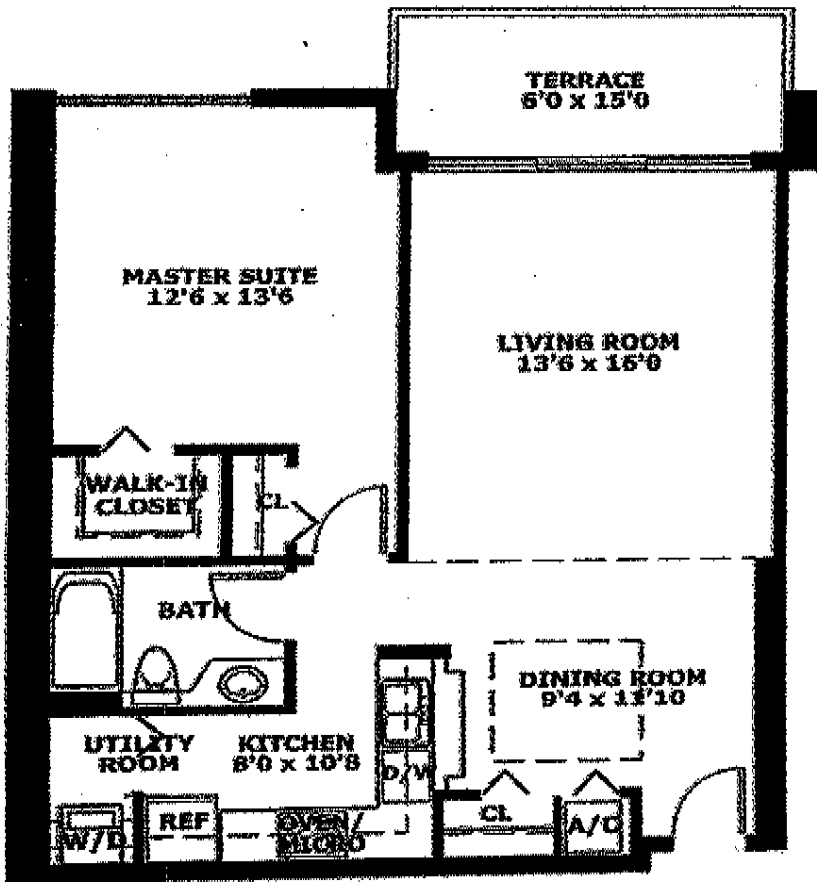

# Plan 01, 02, 11, 12

Floors 6-31

2 Bedroom / 2 Bath  
Living Area – 1258 Square Feet  
Terrace – 200 Square Feet  
Total – 1458 Square Feet

Bay

Ocean

# Plan 03, 04, 09, 10

2 Bedroom / 2 Bath

Living Area – 1225 Square Feet

Terrace – 78 Square Feet

Total – 1303 Square Feet

# Plan 05, 06

1 Bedroom / 1 Bath  
Living Area – 840 Square Feet  
Terrace – 85 Square Feet  
Total – 925 Square Feet

# Plan 07

3 Bedroom / 2 Bath  
Living Area – 1372 Square Feet  
Terrace – 85 Square Feet  
Total – 1457 Square Feet