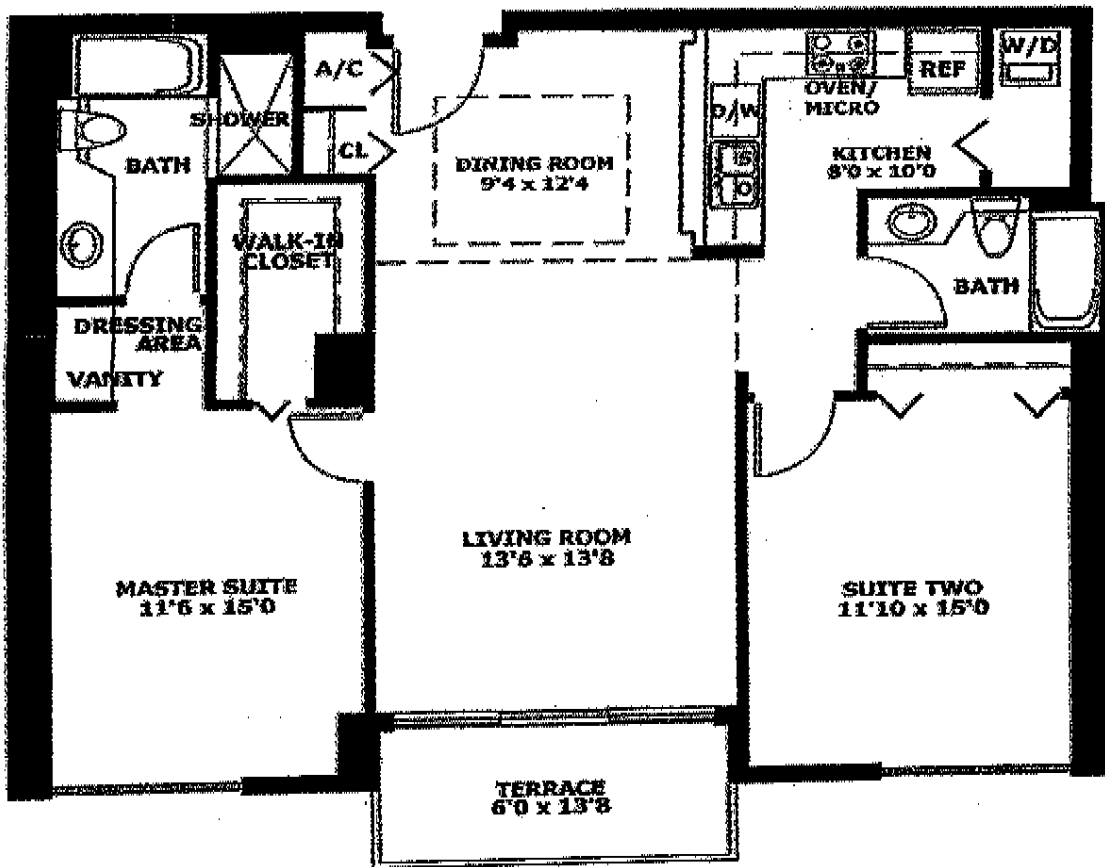

# Plan 01, 02, 11, 12

Floors 6-31

2 Bedroom / 2 Bath  
Living Area – 1258 Square Feet  
Terrace – 200 Square Feet  
Total – 1458 Square Feet

Bay

Ocean

# Plan 03, 04, 09, 10

2 Bedroom / 2 Bath

Living Area – 1225 Square Feet

Terrace – 78 Square Feet

Total – 1303 Square Feet

# Plan 05, 06

1 Bedroom / 1 Bath  
Living Area – 840 Square Feet  
Terrace – 85 Square Feet  
Total – 925 Square Feet

# Plan 07

3 Bedroom / 2 Bath  
Living Area – 1372 Square Feet  
Terrace – 85 Square Feet  
Total – 1457 Square Feet