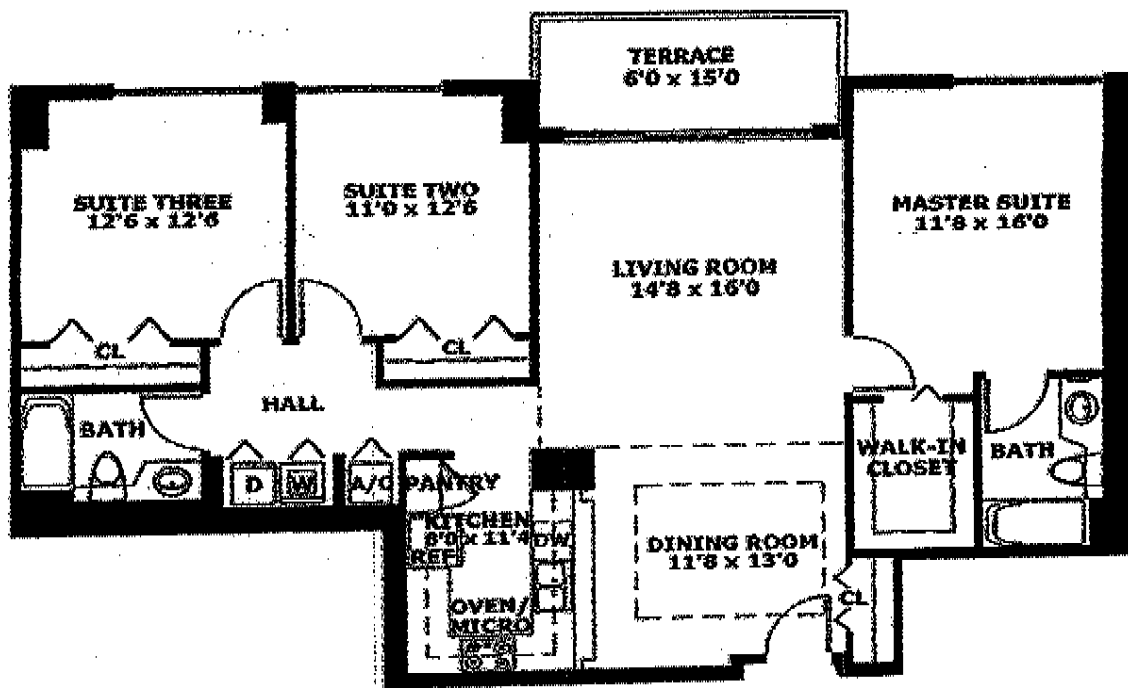

# Plan 01, 02, 11, 12

Floors 6-31

2 Bedroom / 2 Bath  
Living Area – 1258 Square Feet  
Terrace – 200 Square Feet  
Total – 1458 Square Feet

Bay

Ocean

# Plan 03, 04, 09, 10

2 Bedroom / 2 Bath

Living Area – 1225 Square Feet

Terrace – 78 Square Feet

Total – 1303 Square Feet

# Plan 05, 06

1 Bedroom / 1 Bath  
Living Area – 840 Square Feet  
Terrace – 85 Square Feet  
Total – 925 Square Feet

# Plan 07

3 Bedroom / 2 Bath  
Living Area – 1372 Square Feet  
Terrace – 85 Square Feet  
Total – 1457 Square Feet