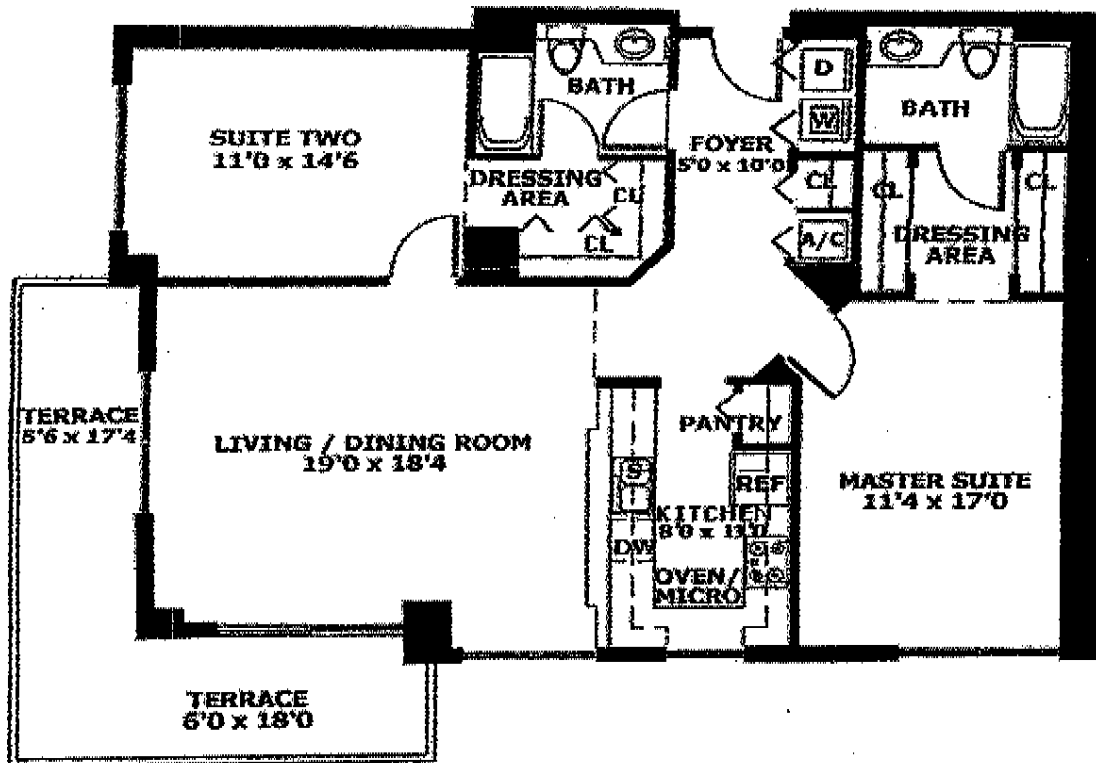

# Plan 01, 02, 11, 12

Floors 6-31

2 Bedroom / 2 Bath  
Living Area – 1258 Square Feet  
Terrace – 200 Square Feet  
Total – 1458 Square Feet

Bay

Ocean

# Plan 03, 04, 09, 10

2 Bedroom / 2 Bath

Living Area – 1225 Square Feet

Terrace – 78 Square Feet

Total – 1303 Square Feet

# Plan 05, 06

1 Bedroom / 1 Bath  
Living Area – 840 Square Feet  
Terrace – 85 Square Feet  
Total – 925 Square Feet

# Plan 07

3 Bedroom / 2 Bath  
Living Area – 1372 Square Feet  
Terrace – 85 Square Feet  
Total – 1457 Square Feet