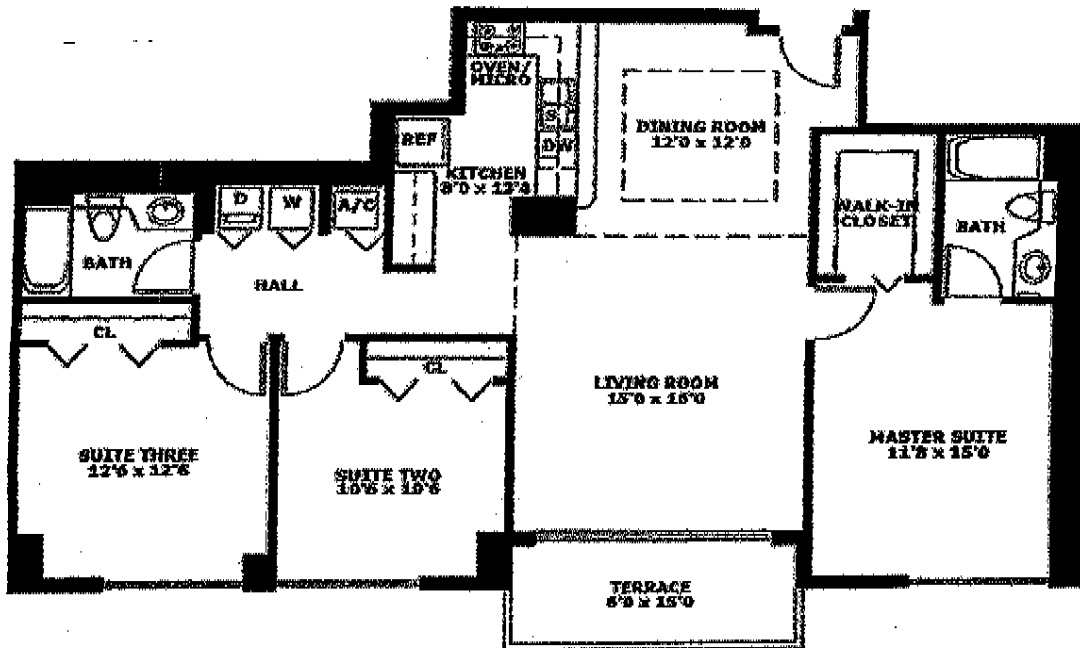

# Plan 03, 04, 09, 10

2 Bedroom / 2 Bath

Living Area – 1225 Square Feet

Terrace – 78 Square Feet

Total – 1303 Square Feet

# Plan 05, 06

1 Bedroom / 1 Bath  
Living Area – 840 Square Feet  
Terrace – 85 Square Feet  
Total – 925 Square Feet

# Plan 07

3 Bedroom / 2 Bath  
Living Area – 1372 Square Feet  
Terrace – 85 Square Feet  
Total – 1457 Square Feet

# Plan 08

3 Bedroom / 2 Bath  
Living Area – 1324 Square Feet  
Terrace – 85 Square Feet  
Total – 1409 Square Feet

808  
no wall.